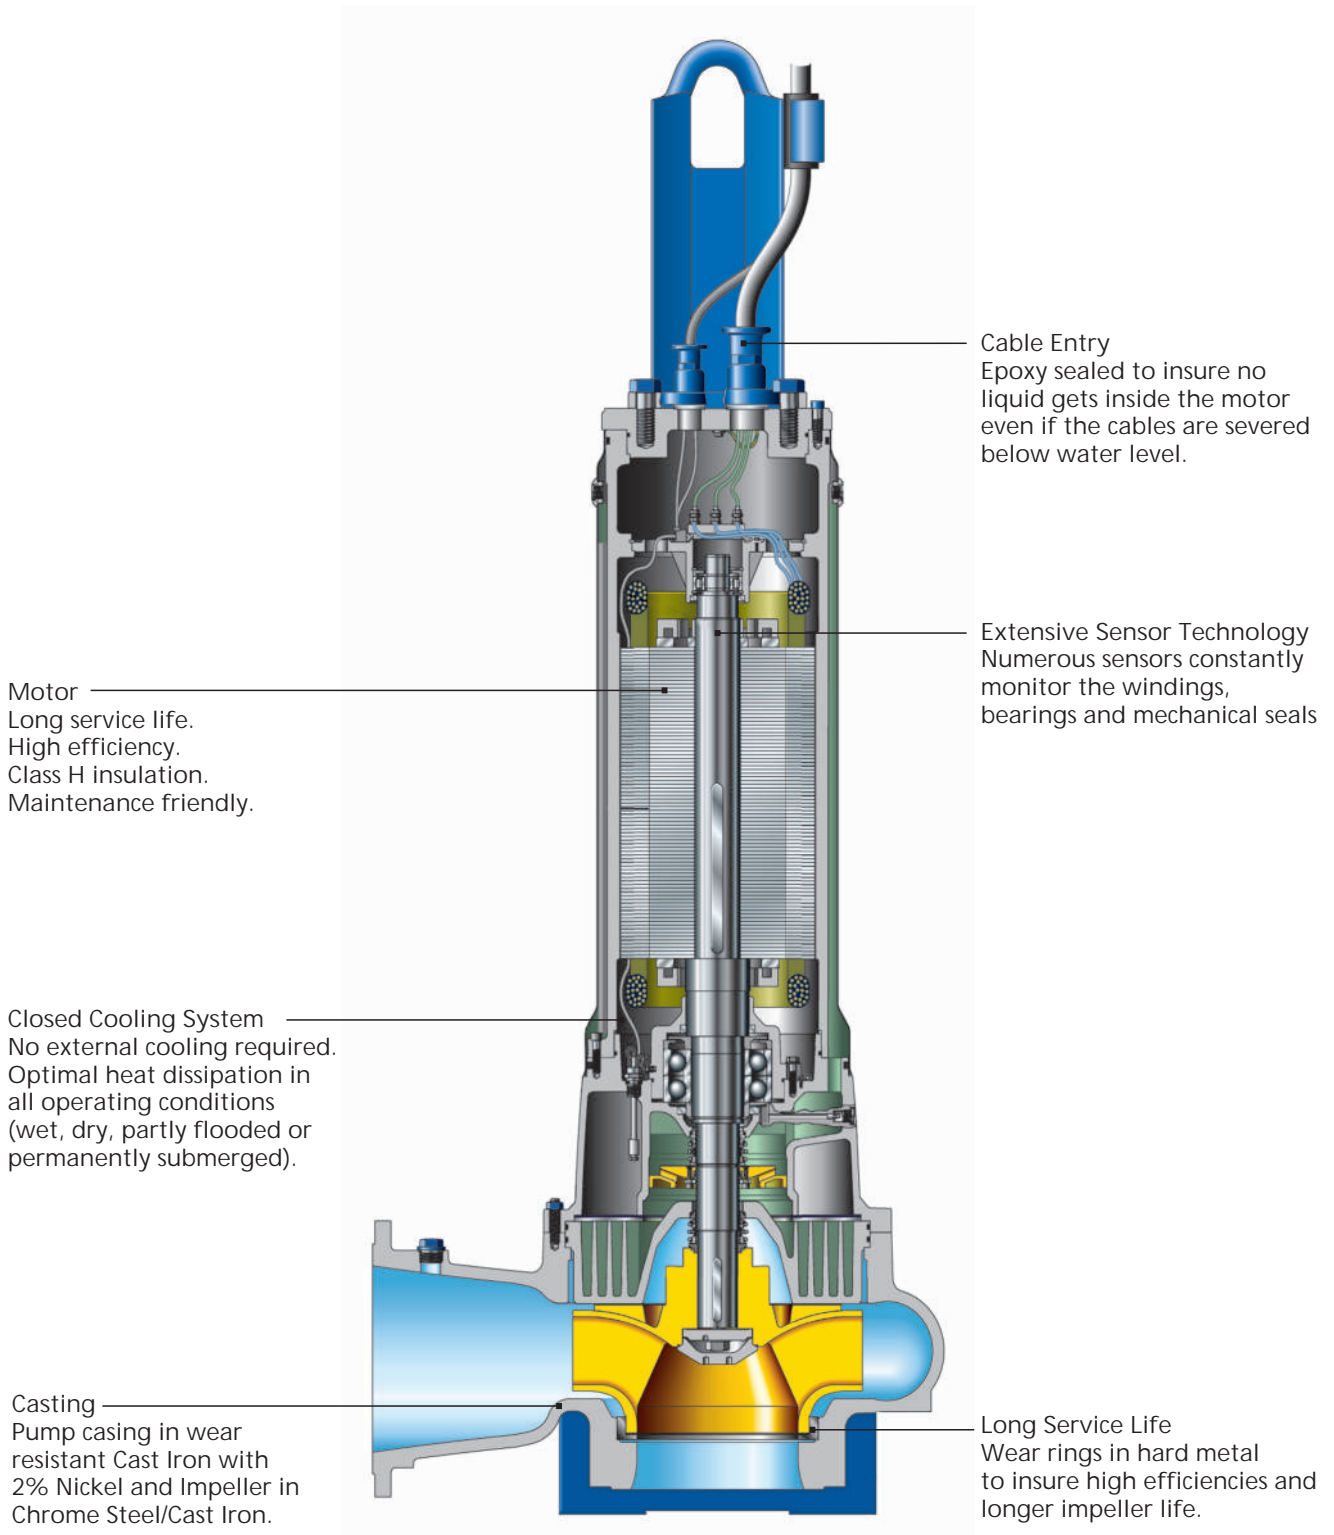

Submersible Motor Pumps - KRT

The multi-functional pump with the highest performance

The product range from KSB is the result of over 140 years of experience in pump design coupled with an in depth knowledge of different working conditions.

KRT pumps function reliably in transfer pumping stations and pressure drainage systems, in the transportation of unscreened sewage, surface water, drainage water and sludge. Also in industrial applications such as those in the steel, cellulose, paper, textile and food industries.

Corrosive and abrasive nature of municipal and industrial waste water demand the use of specific materials that will provide resistance. Carefully selected material combinations of Cast Iron & Stainless Steel for pump castings & hydraulic components ensure optimum protection for uninterrupted operation.

A submersible motor pump which “keeps cool”

The heart of the newly-developed KRT waste water pump. A uniquely designed closed jacket cooling system of the motor with clear liquid keeps the motor cool.

Technical Specifications