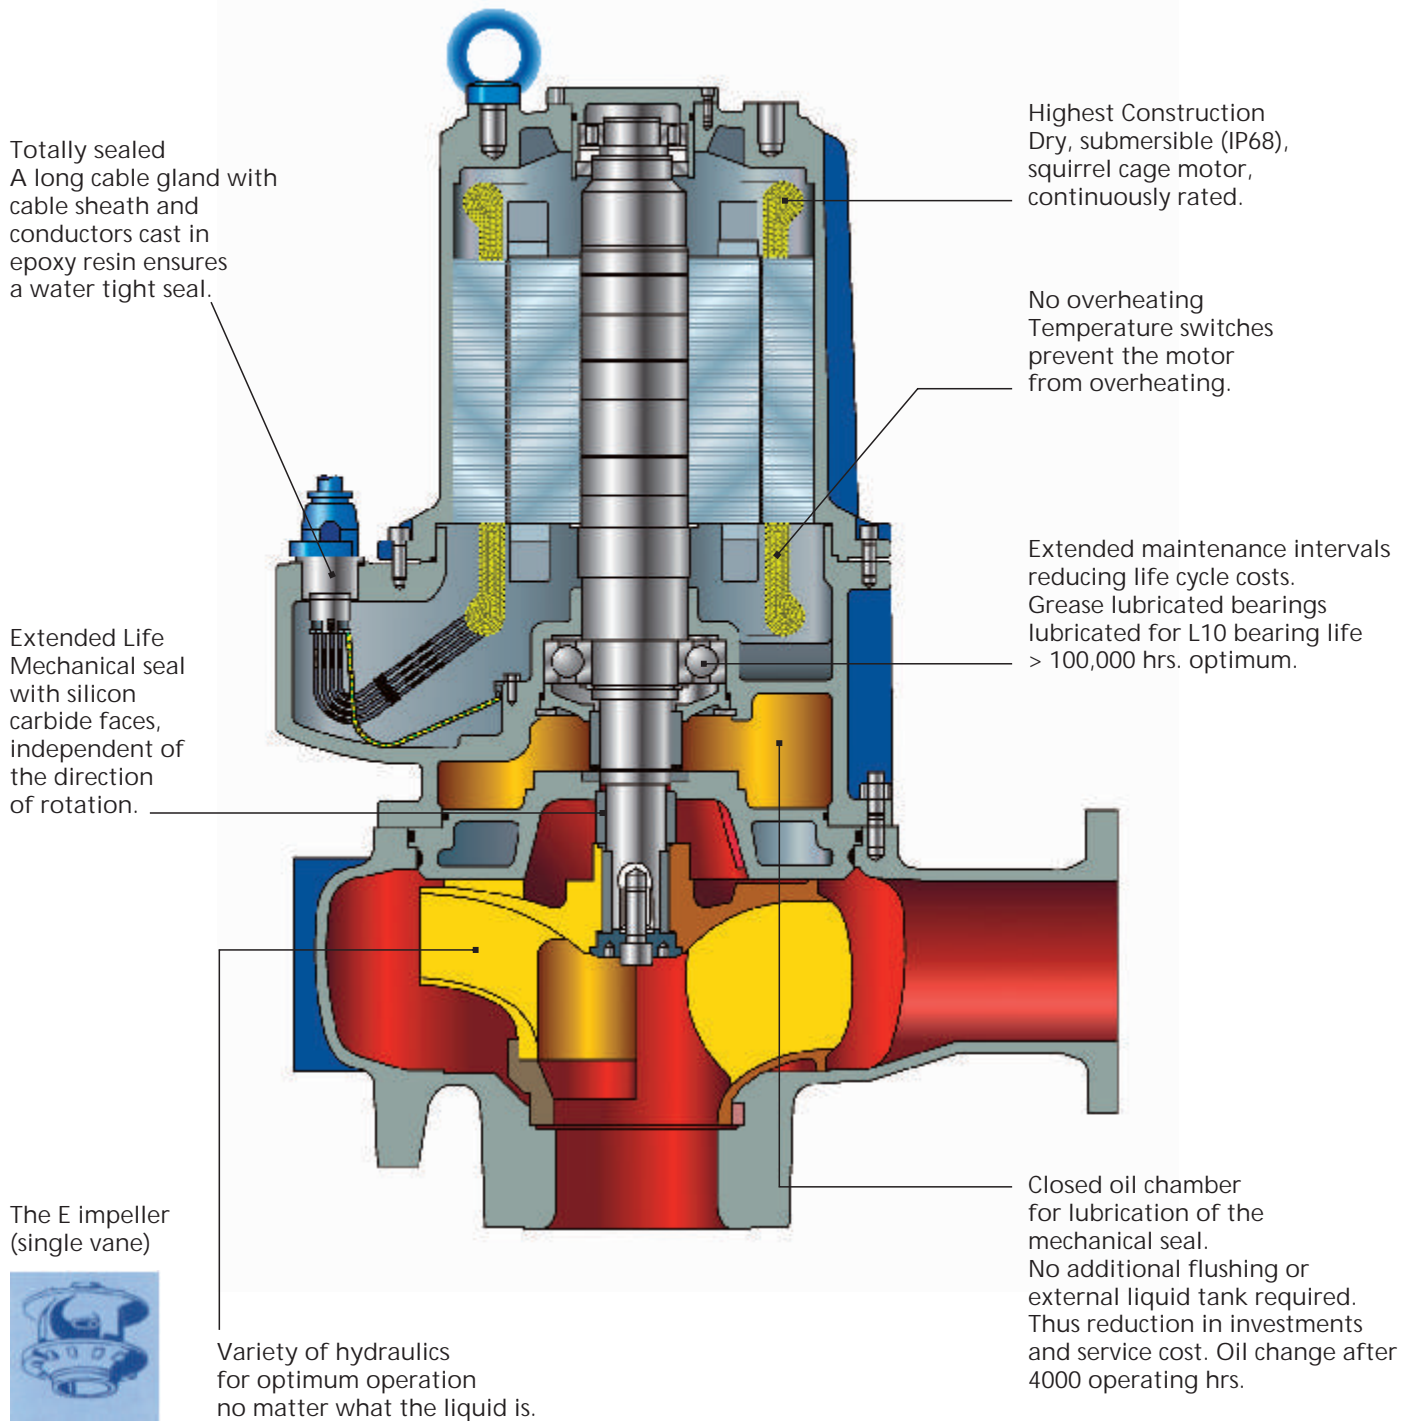

A submersible motor pump which “keeps cool”

The heart of the newly-developed KRT waste water pump. A uniquely designed closed jacket cooling system of the motor with clear liquid keeps the motor cool.

Technical Specifications