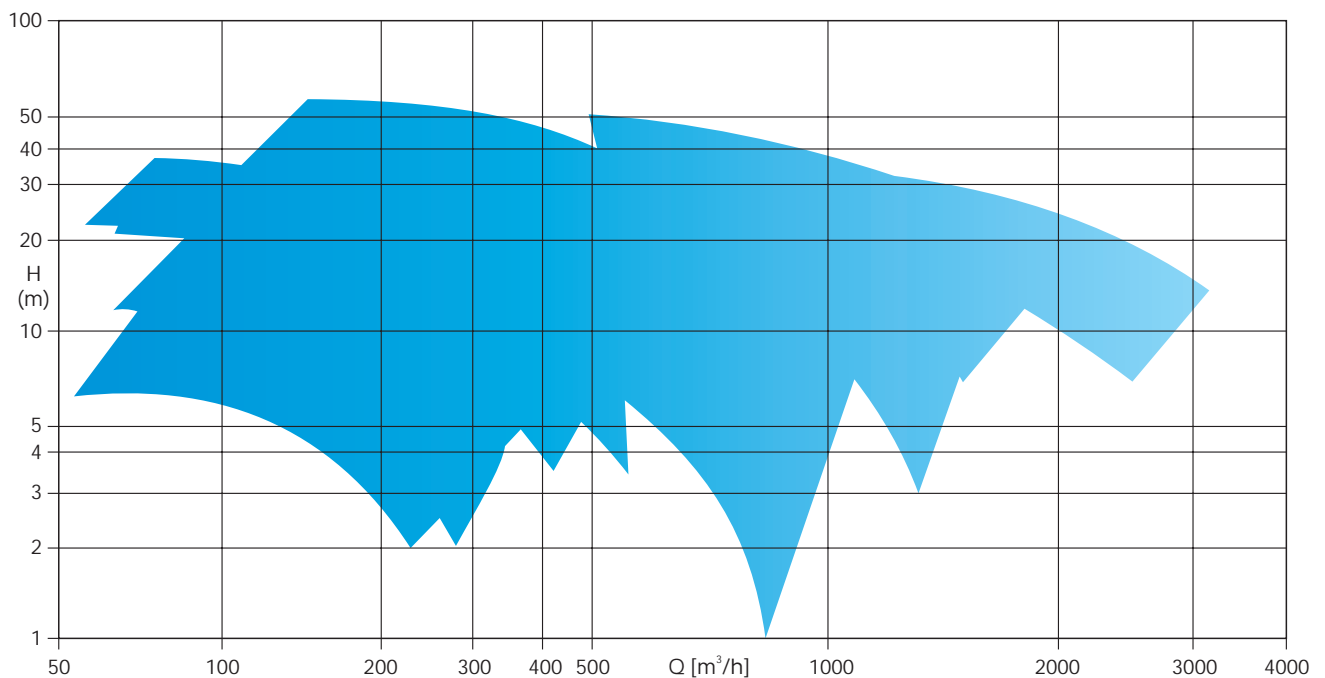

Technical Specifications

Impeller type	Non Clog
DN (mm)	up to 350
Discharge (l/s)	up to 900
Head (m)	up to 60
Temperature of pumped media (°C)	up to 40°C
Free passage (mm)	up to 143
Speed (1/min)	1450 or 960
Frequency (Hz)	50
Voltage (V)	415 (-15% +10%)
Power rating (kW)	11 to 165

KRT

Submersible Motor Pumps

Performance range