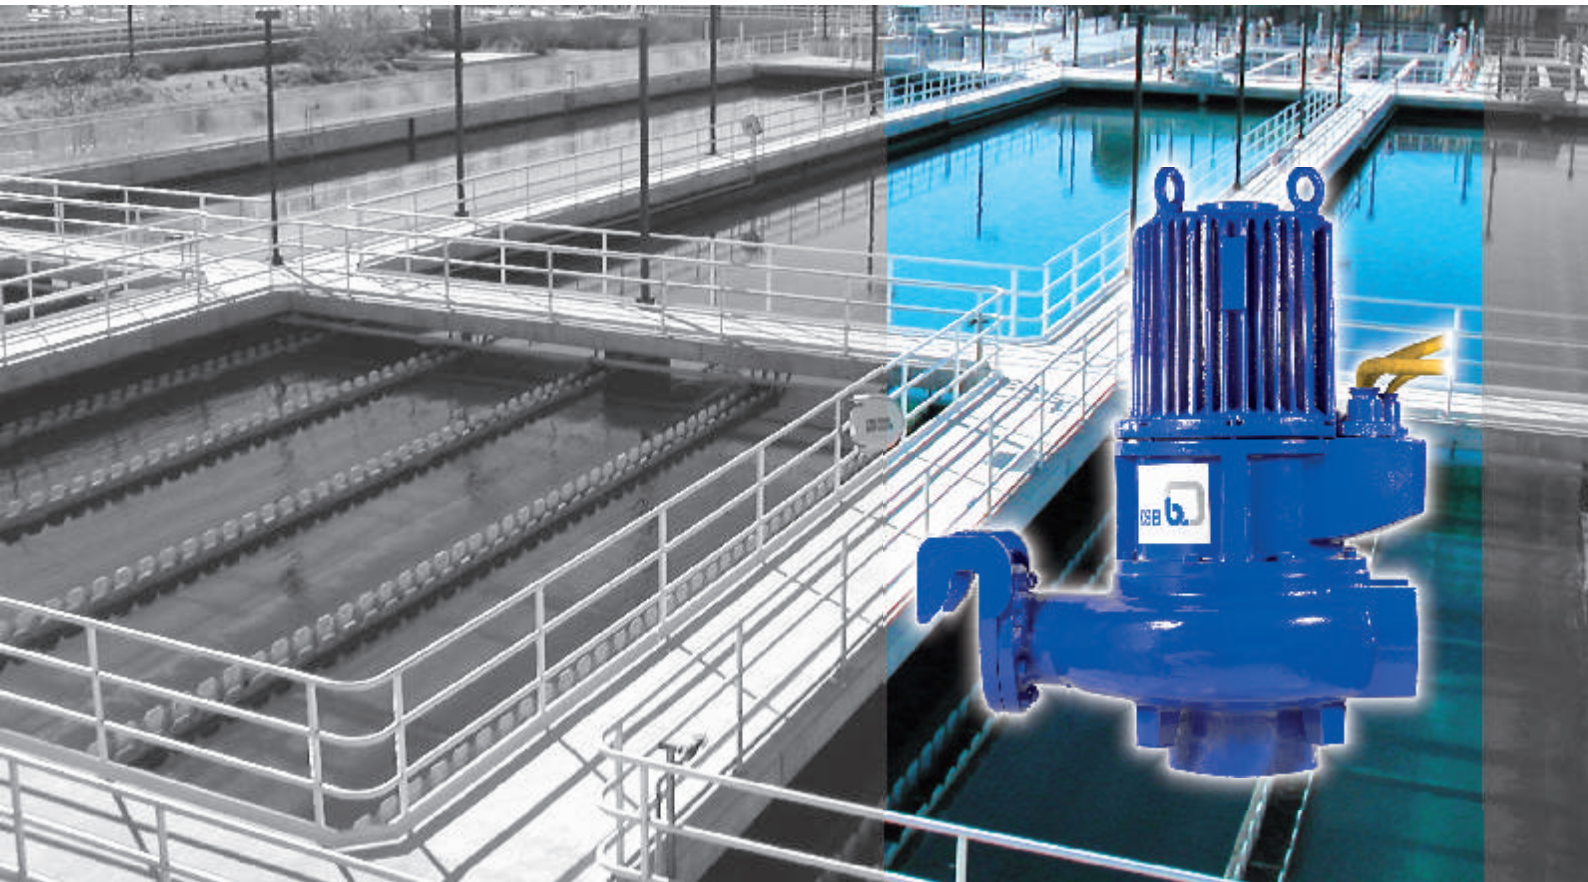

Submersible Motor Pumps - KRT

The multi-functional pump with the highest performance

The product range from KSB is the result of over 140 years of experience in pump design coupled with an in depth knowledge of different working conditions.

The submersible motor pump KRT overcomes all the problems associated with the handling of sewage and waste-water, both in economic and environmental terms. Innovation and technical excellence facilitate diverse installations. Waste water from residential and industrial areas as well as municipal installations are no problem to the KRT.

KRT pumps function reliably in transfer pumping stations and pressure drainage systems, in the transportation of unscreened sewage, surface water, drainage water and sludge. Also in industrial applications such as those in the steel, cellulose, paper, textile and food industries.

A submersible motor pump which “keeps cool”

The heart of the newly-developed KRT waste water pump. A uniquely designed closed jacket cooling system of the motor with clear liquid keeps the motor cool.

Technical Specifications